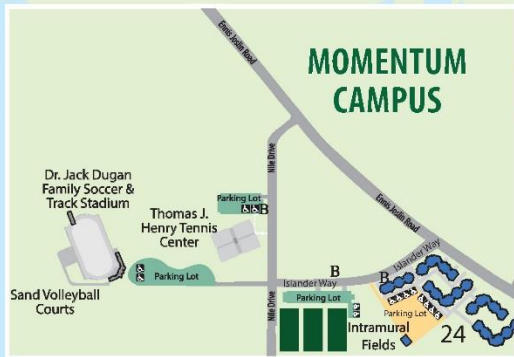

# Cart Map

Revised 8-9-2017

## Key

(with classroom codes)

- 1 Bay Hall (BH)
  - 2 Carlos Truan Natural Resources Center (NRC)
  - 3 Center for Instruction (CI)
  - 4 Center for the Arts (CA)
  - 5 Center for the Sciences (CS)
  - 6 Chapman Press Box
  - 7 Classroom East (CE)
  - 8 Classroom West (CW)
  - 9 Conrad Blucher Institute for Surveying/Science (CBI)
  - 10 Corpus Christi Hall (CCH)
  - 11 Dining Hall
  - 12 Driftwood (DRIFT)
  - 13 Dugan Wellness Center (DWC)
  - 14 Early Childhood Development Center (ECDC)
  - 15 Engineering Building (EN)
  - 16 Faculty Center (FC)
  - 17 Field House (FH)
  - 18 Glasscock Center (GSSC)
  - Center for Academic Student Achievement
  - 19 Harte Research Institute (HRI)
  - 20 Island Hall (IH)
  - 21 Mary and Jeff Bell Library (LIB)
  - Islander Welcome Center
  - 22 Michael and Karen O'Connor Building (OCNR)
  - 23 Miramar University Housing
  - 24 Momentum Village Housing
  - 25 Performing Arts Center (PAC)
  - 26 Physical Plant
  - University Police, Central Receiving, Motor Pool, Printing Services, Vehicle Maintenance, Vehicle Storage
  - 27 Purchasing (PROC)
  - 28 Sandpiper (SAND)
  - Health Services
  - 29 Science Lab
  - 30 Student Services Center (SSC)
  - 31 University Center (UC)
  - 32 University Services Center (USC)
  - 33 Art Museum of South Texas
  - 34 Coastal Bend Business Innovation Center
- Hourly/daily parking is available at the Bayside Parking Garage. Parking permit required in all Student/General lots.
- |                 |                      |
|-----------------|----------------------|
| Student/General | Resident Student     |
| Reserved/Vendor | Visitors             |
| Parking Garage  | 30-Minute            |
| Drop Off Zone   | ATM, Wells Fargo ATM |
| Handicapped     | Entry Kiosk          |
| Bicycle Rack    | Motorcycles          |
- Campus Speed Limit is 20 MPH Unless Otherwise Posted**